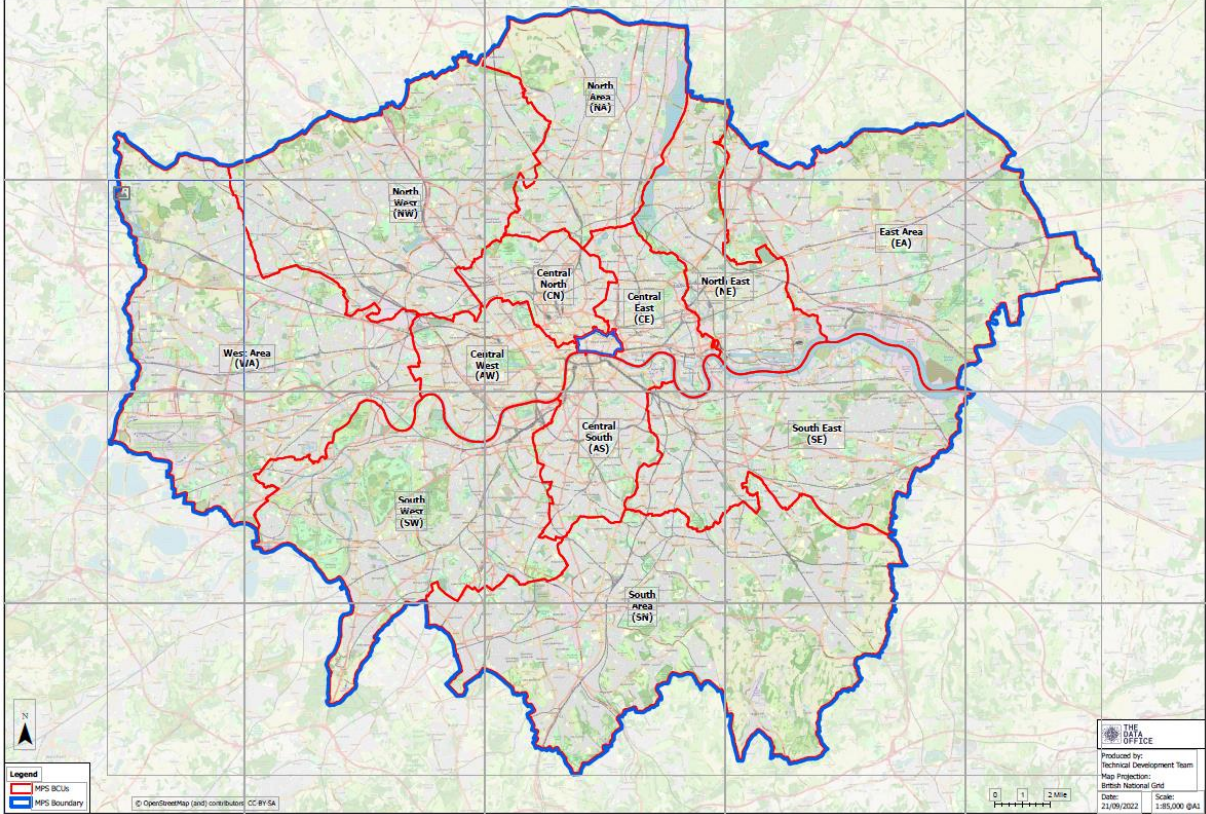

MPS Basic Command Units