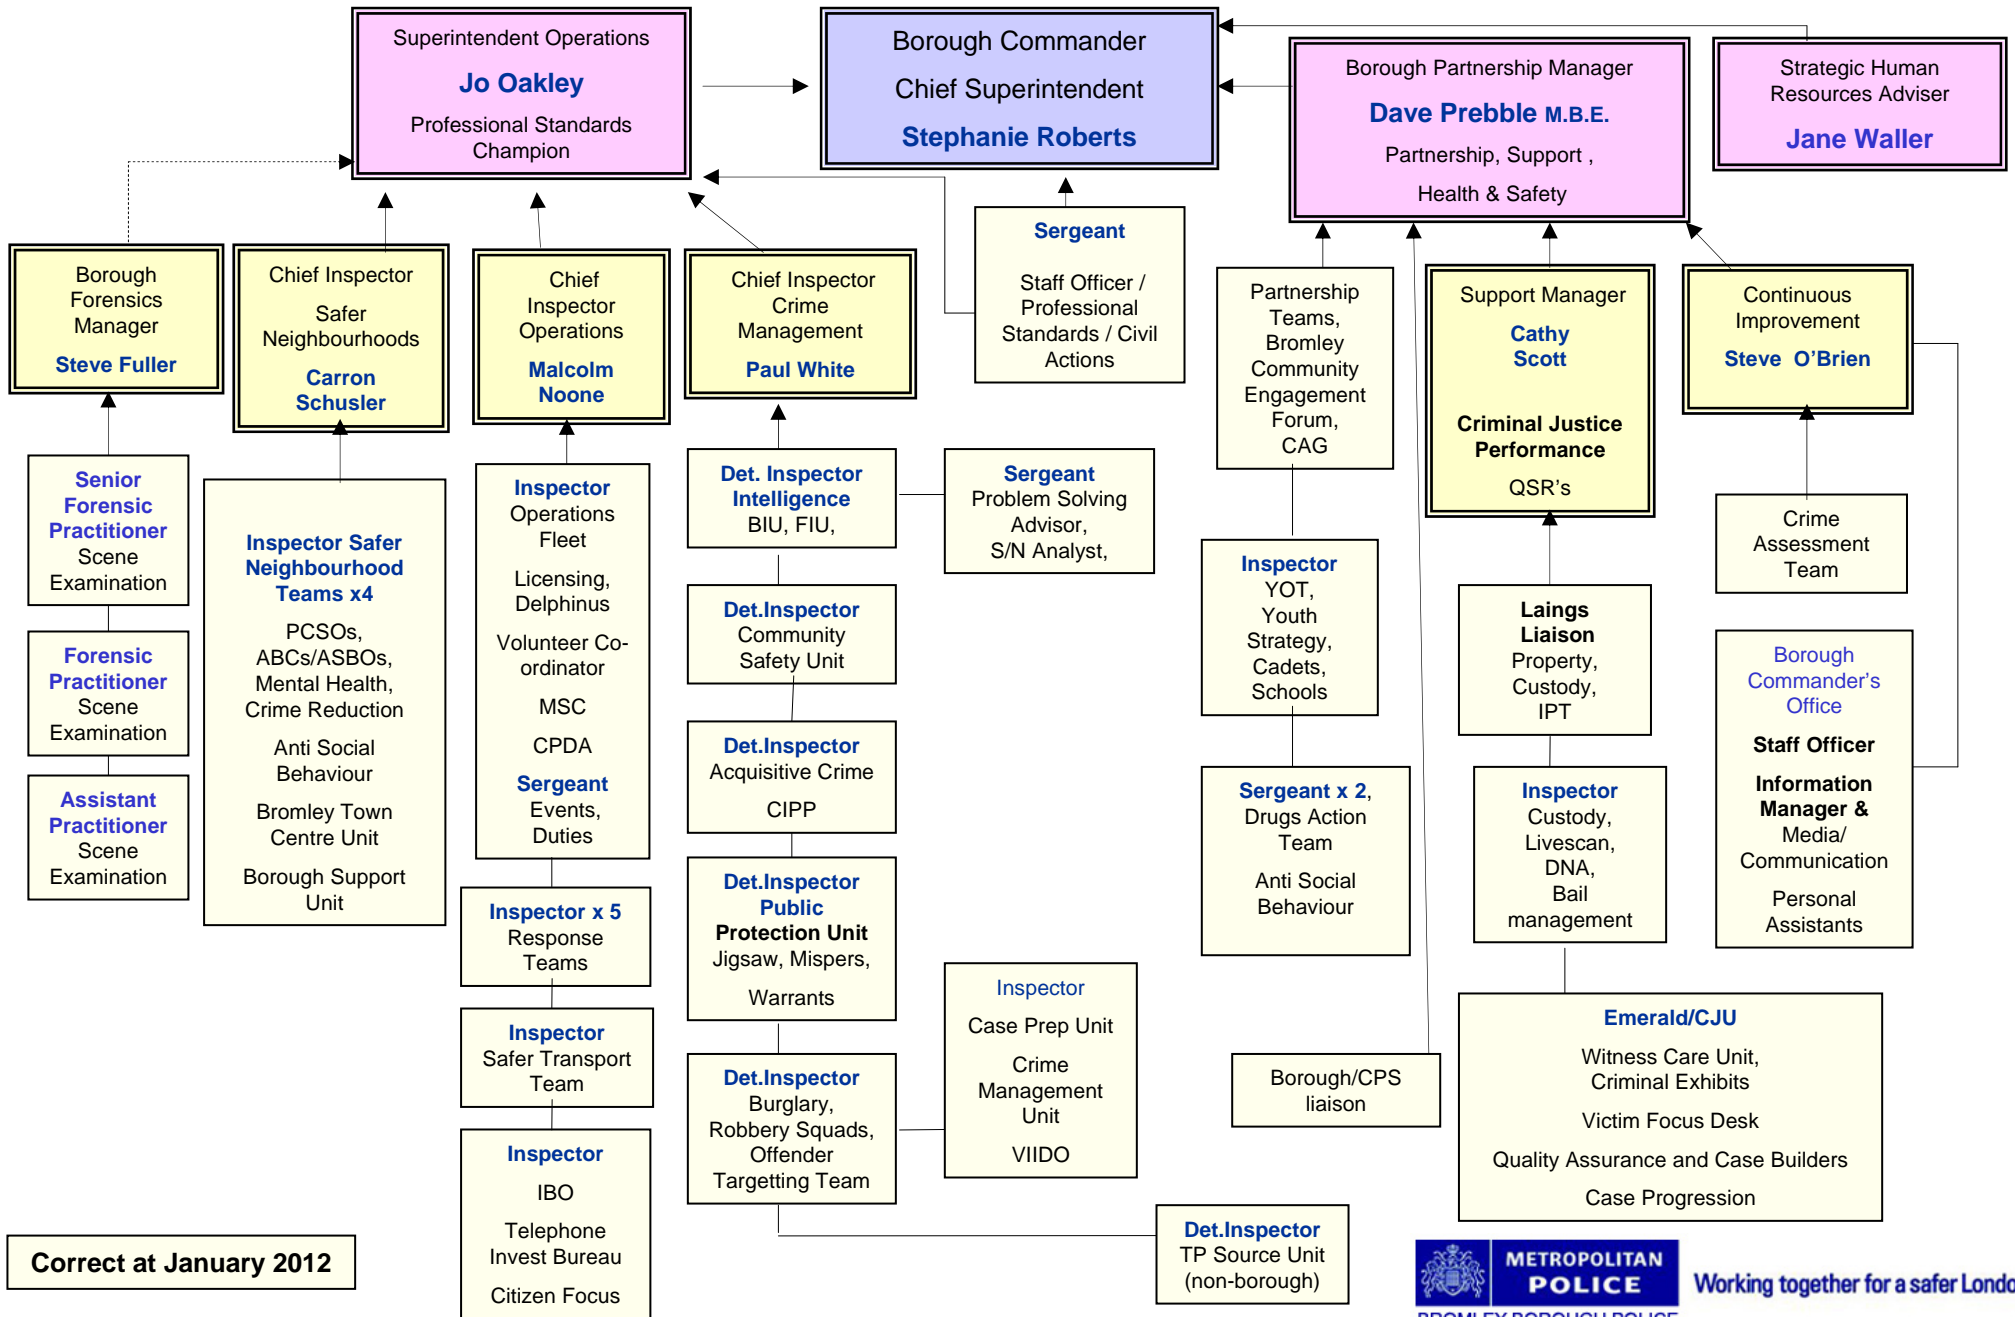

| Freedom of Information Act Publication Scheme | |
|--|--|
| Protective Marking | Not Protectively Marked |
| Publication Scheme Y/N | Yes |
| Title | Bromley Borough Police Organisational Structure |
| Version | 1a |
| Summary | Chart detailing the hierarchical structure of the borough's police |
| Branch / OCU | Bromley Borough |
| Date created | 01 January 2012 |
| Review date | 01 January 2013 |

Bromley Borough Police Management Structure

Correct at January 2012